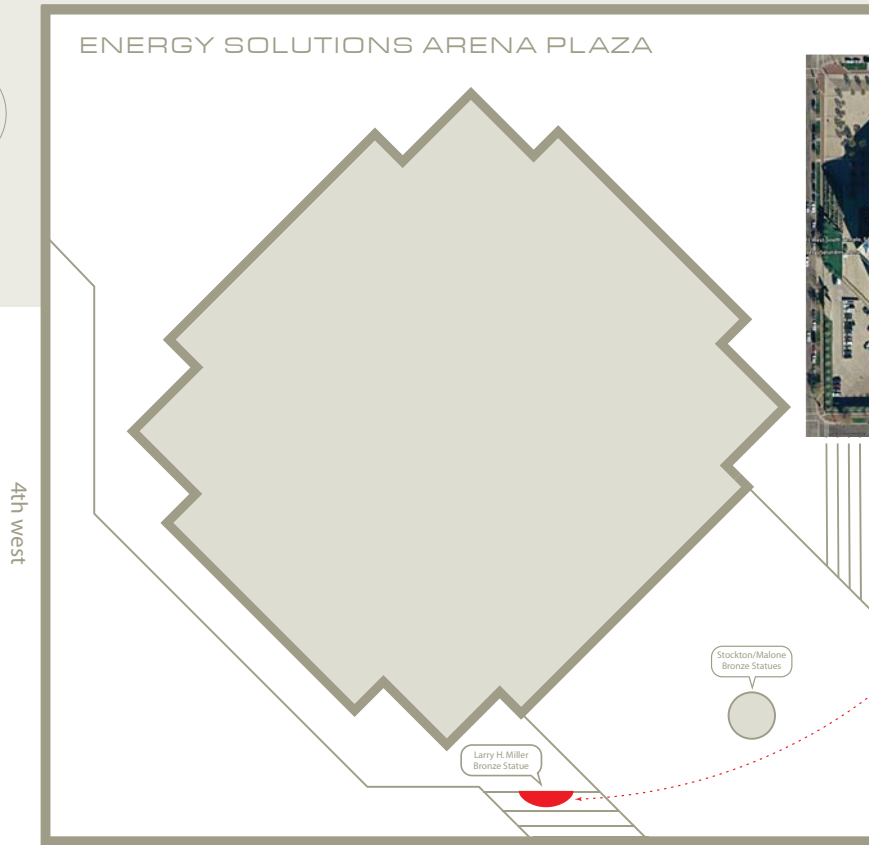

MONUMENT Arts

north view

lower west view

upper west view

SITE PHOTOS

ENERGY SOLUTIONS ARENA PLAZA

This location at the south end of the Energy Solutions Arena Plaza provides a respectful and reflective space for people to interact with the monument. The foliage will frame the granite and bronze elements while inviting viewers to take appropriate time to learn about one of Utah's favorite sons.

LARRY H. MILLER TRIBUTE MONUMENT

PANEL 2 • SITE LOCATION

Prepared by Monument Arts, Inc.
 9376 South 300 West • Sandy • Utah • 84070
 Project Representative: Daniel Bolz
 Art Director: Perry Van Schelt
 monumentarts.com