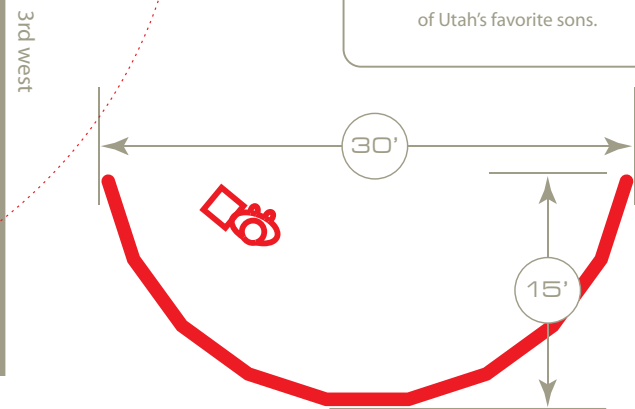

MONUMENT Arts

north view

lower west view

upper west view

SITE PHOTOS

ENERGY SOLUTIONS ARENA PLAZA

This location at the south end of the Energy Solutions Arena Plaza provides a respectful and reflective space for people to interact with the monument. The foliage will frame the granite and bronze elements while inviting viewers to take appropriate time to learn about one of Utah's favorite sons.

LARRY H. MILLER TRIBUTE MONUMENT

PANEL 2 • SITE LOCATION

Prepared by Monument Arts, Inc.
 9376 South 300 West • Sandy • Utah • 84070
 Project Representative: Daniel Bolz
 Art Director: Perry Van Schelt
 monumentarts.com