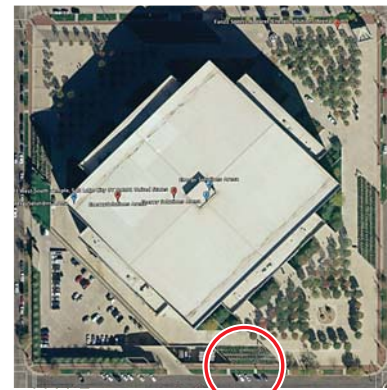

MONUMENT Arts

north view

lower west view

upper west view

SITE PHOTOS

ENERGY SOLUTIONS ARENA PLAZA

This location at the south end of the Energy Solutions Arena Plaza provides a respectful and reflective space for people to interact with the monument. The foliage will frame the granite and bronze elements while inviting viewers to take appropriate time to learn about one of Utah's favorite sons.

LARRY H. MILLER TRIBUTE MONUMENT

PANEL 2 • SITE LOCATION

Prepared by Monument Arts, Inc.
 9376 South 300 West • Sandy • Utah • 84070
 Project Representative: Daniel Bolz
 Art Director: Perry Van Schelt
 monumentarts.com